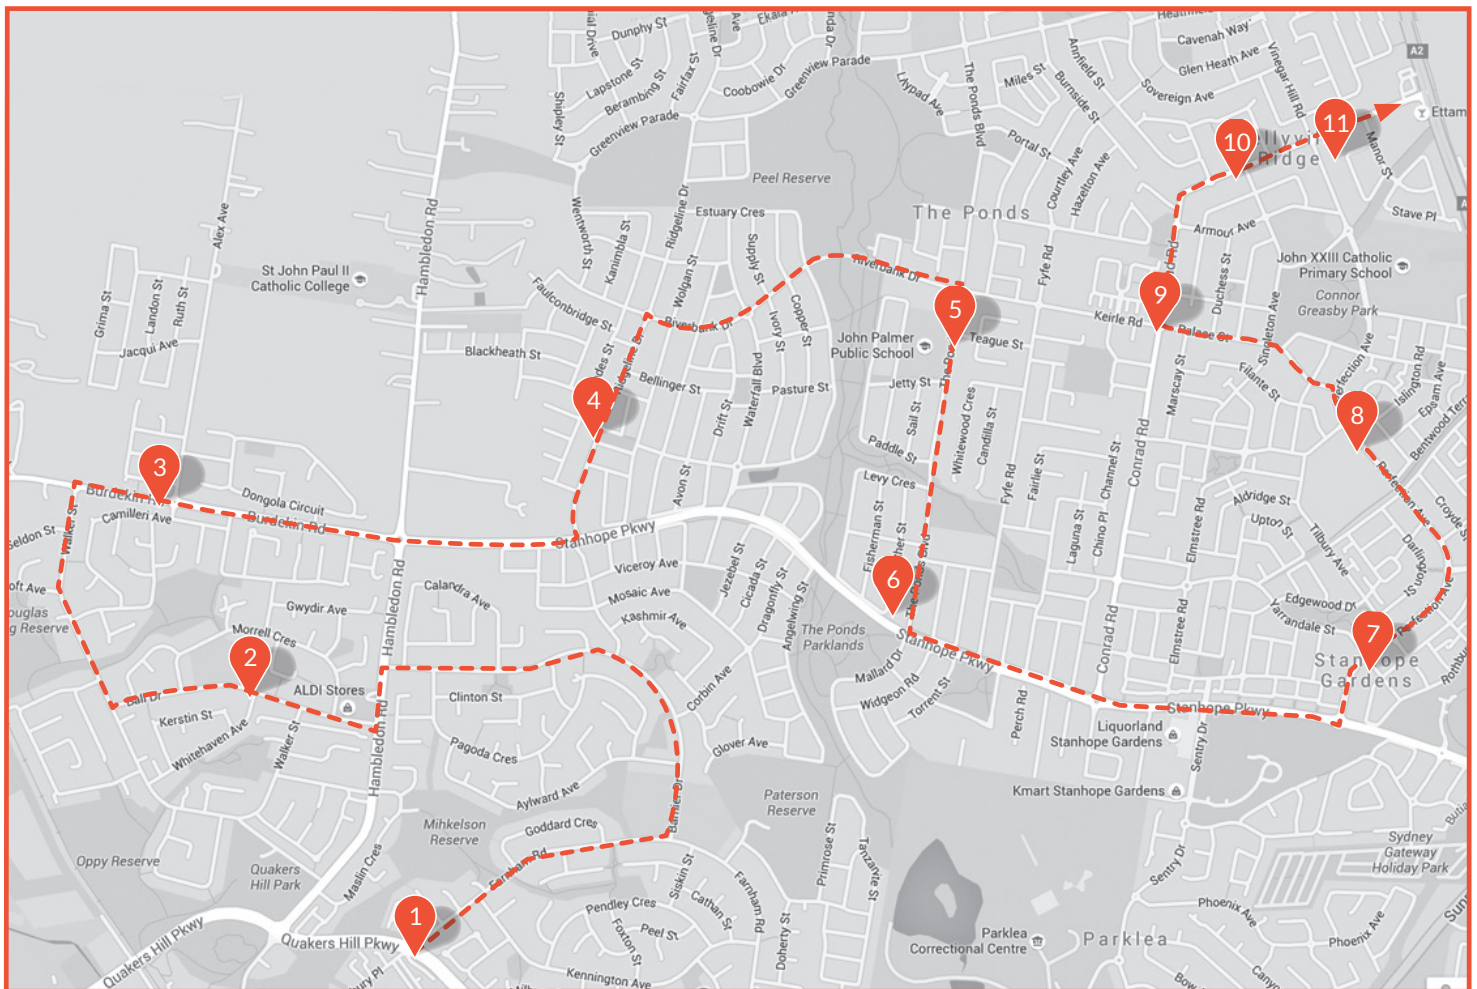

The Ponds - Hills Grammar Bus Service

	Stop No	AM	PM	
HILLS GRAMMAR		-	dep. 3.35	<p>Updated March 2017</p> <p>These Bus Stops are indicative stopping locations.</p> <p>The Hills Grammar Bus will stop in the nearest designated bus stop.</p> <p>Times may vary depending on which families are using the service on particular days.</p> <p>Please allow 10 minutes either side of the stated time.</p> <p>The route and times are subject to change.</p> <p>Please check on the validity of published information by contacting Liz Pellinkhof on elizabeth.pellinkhof@hillsgrammar.nsw.edu.au or by phoning the School on 9654 2111.</p>
First bus stop Farnham Road at Quakers Hill Parkway	1	7.25	4.05	
First bus stop Bali Drive after Walker Street	2	7.30	4.12	
Burdekin Road near Alex Avenue	3	7.34	4.15	
Ridgeline Drive near Kelby Street	4	7.38	4.19	
The Ponds Boulevard before Teague Street	5	7.43	4.23	
The Ponds Boulevard before Stanhope Parkway	6	7.45	4.25	
On Perfection Avenue between Yarrandale Street & Tilbury Avenue	7	7.50	4.27	
On Perfection Avenue before Ashted Parade	8	7.52	4.28	
Conrad Road after Keirle Road	9	7.54	4.29	
Merrville Road at Nicholi Street	10	7.58	4.30	
Merrville Road opp Perfection Avenue	11	8.00	4.32	
HILLS GRAMMAR	-	arr 8.20	-	