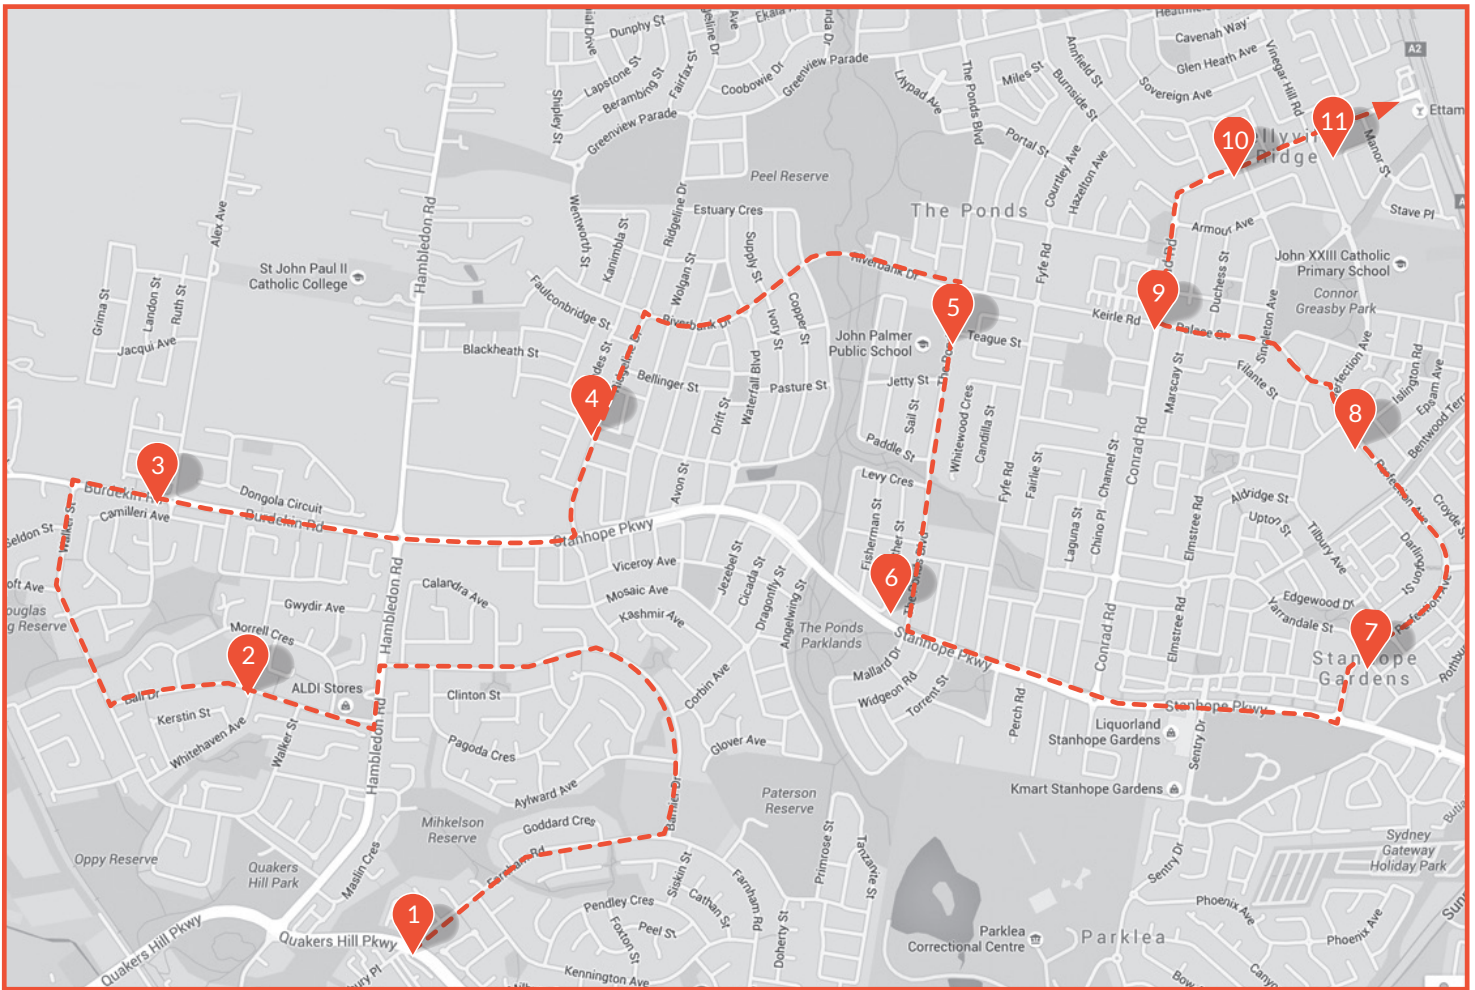

# The Ponds - Hills Grammar Bus Service - Route Diagram

	Stop No	AM	PM	
<b>HILLS GRAMMAR</b>		-	dep. 3.35	<p>Updated December 2016</p> <p>These Bus Stops are indicative stopping locations.</p> <p>The Hills Grammar Bus will stop in the nearest designated bus stop.</p> <p>Times may vary depending on which families are using the service on particular days.</p> <p>Please allow 10 minutes either side of the stated time.</p> <p>The route and times are subject to change.</p> <p>Please check on the validity of published information by contacting Liz Pellinkhof on <a href="mailto:elizabeth.pellinkhof@hillsgrammar.nsw.edu.au">elizabeth.pellinkhof@hillsgrammar.nsw.edu.au</a> or by phoning the School on 9654 2111.</p>
First bus stop Farnham Road at Quakers Hill Parkway	1	7.25	4.02	
First bus stop Bali Drive after Walker Street	2	7.30	4.08	
Burdekin Road near Alex Avenue	3	7.34	4.12	
Ridgeline Drive near Kelby Street	4	7.38	4.15	
The Ponds Boulevard before Teague Street	5	7.43	4.19	
The Ponds Boulevard before Stanhope Parkway	6	7.45	4.21	
On Perfection Avenue between Yarrandale Street & Tilbury Avenue	7	7.50	4.25	
On Perfection Avenue before Ashted Parade	8	7.52	4.27	
Conrad Road after Keirle Road	9	7.54	4.29	
Merrville Road at Nicholi Street	10	7.58	4.30	
Merrville Road opp Perfection Avenue	11	8.00	4.32	
<b>HILLS GRAMMAR</b>	-	arr 8.20	-	