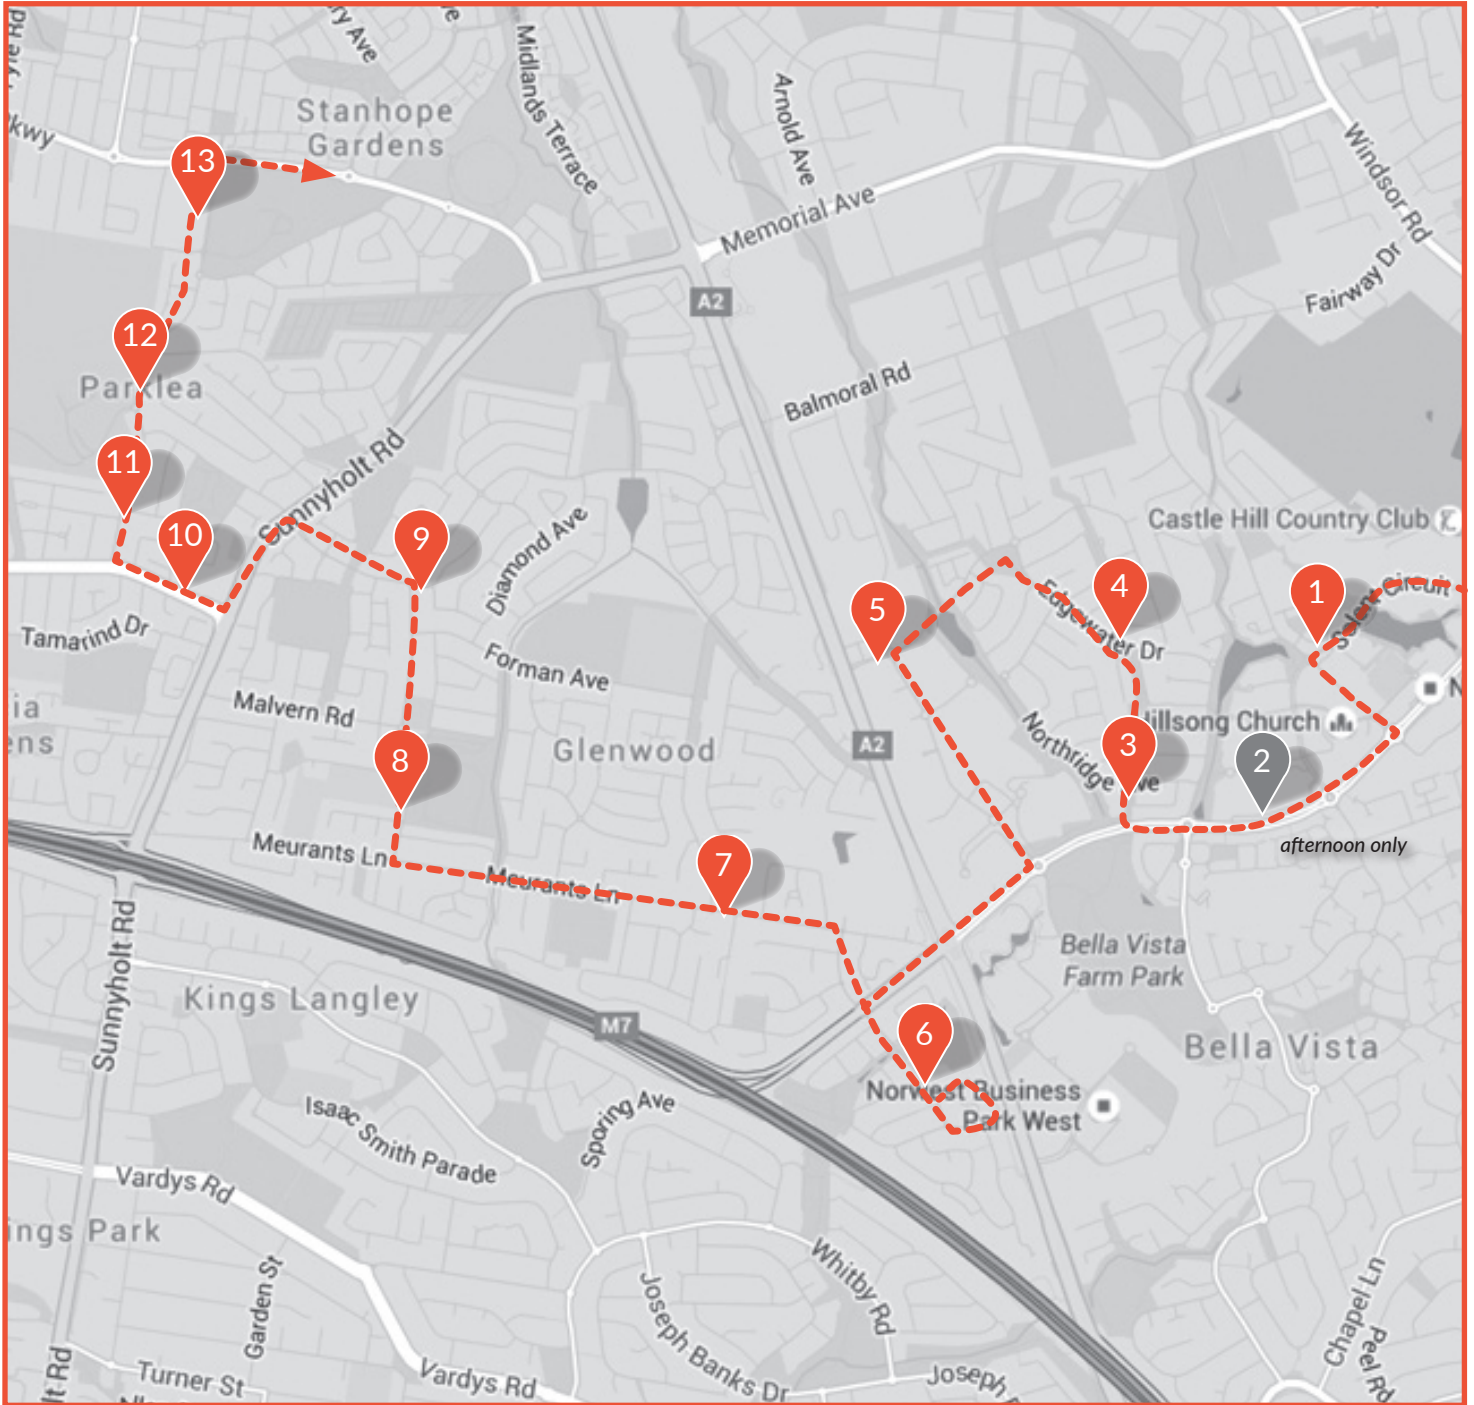

Glenwood - Hills Grammar Bus Service - Route Diagram

Stop No	Stop No	AM	PM
HILLS GRAMMAR			dep. 3.35
Solent Circuit near Lakeside Crescent	1	7.25	3.58
Norwest Boulevard before Westwood Way	2		4.00
Edgewater Drive Bella Vista after Middlebrook Rise	3	7.30	4.01
Edgewater Drive Bella Vista before Chamonix Place	4	7.32	4.02
Lexington Drive near Celebration Drive roundabout	5	7.35	4.05
Roundabout at Greenhill Drive and Fairmont Court	6	7.40	4.10
On Meurants Lane before Glenwood Park Drive	7	7.46	4.12
Caddies Creek Public School Glenwood Park Drive	8	7.48	4.15
On Sorrento Drive near Glenwood Park Drive	9	7.50	4.17
On Quakers Hill Parkway before Sharee Way	10	7.54	4.20
On Sentry Drive opposite Clementine Street	11	7.57	4.23
On Sentry Drive near Damien Drive	12	8.01	4.27
Corner Sentry Drive and Stanhope Parkway near Shops	13	8.03	4.29
HILLS GRAMMAR		arr. 8.30	

Updated December 2016

These Bus Stops are indicative stopping locations.

The Hills Grammar Bus will stop in the nearest designated bus stop.

Times may vary depending on which families are using the service on particular days.